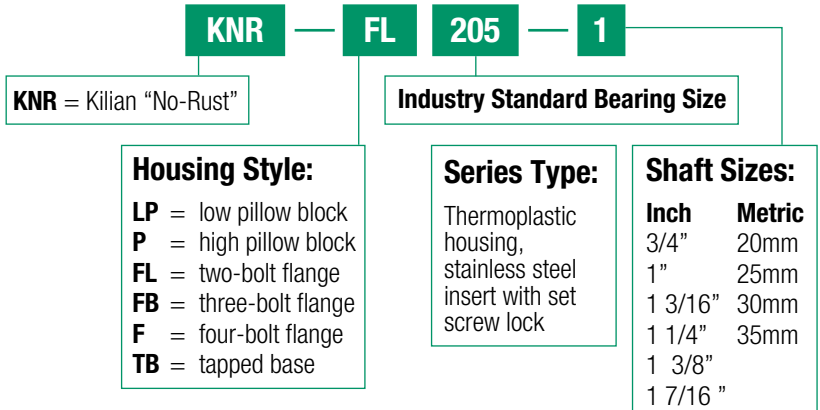

Kilian Nomenclature

Order Kilian bearing inserts separately or in thermoplastic housings. Inserts and housings are interchangeable with industry standard envelope dimensions. Standard end caps are available.